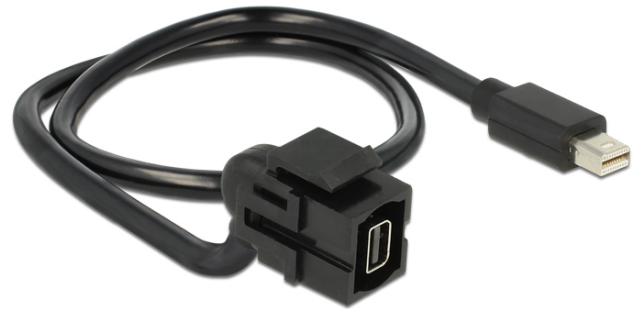

Delock Keystone module mini Displayport female > mini Displayport male 110° with cable

Description

This module by Delock can be used to extend e. g. a Displayport cable. With its standardised dimensions it can be used for easy snap-in mounting in e. g. a Keystone patchpanel, face plate or surface-mount box. The short, angled cable has a low mounting depth and allows a space-saving installation in hard to reach places in equipment or in cable ducts.

Specification

- Connector:
external: mini Displayport female
internal: mini Displayport male
- For Keystone ports with 19.2 x 14.9 mm
- Cable length: ca. 50 cm (with connectors)

Package content

- Keystone module with cable