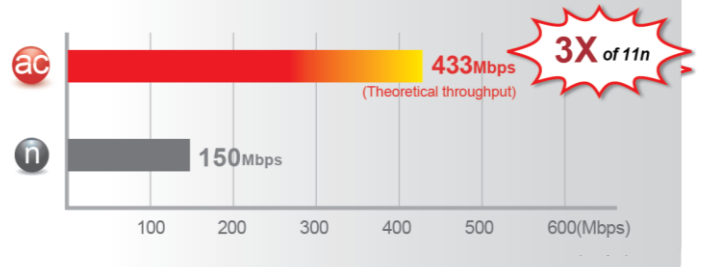

Maximum Speed: Next Generation 802.11ac vs. 802.11n