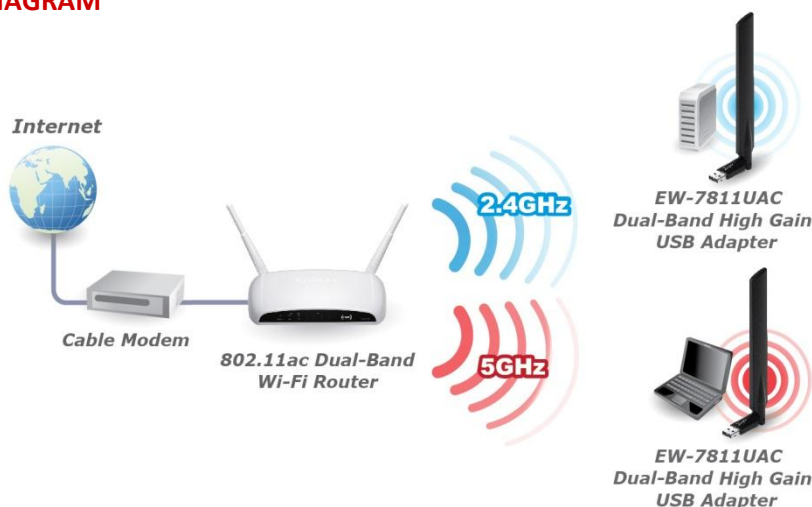

TECHNICAL SPECIFICATIONS

Hardware	Standards	Frequency Band
• 1 x USB 2.0 Type A • 1 x Hardware WPS Button • 1 x Link/Activity LED	• 2.4GHz: IEEE 802.11b, 802.11g, 802.11n • 5GHz: IEEE 802.11ac (Draft), 802.11a, 802.11n	• 2.4000 - 2.4835GHz (subject to local regulations) • 5.150 - 5.825GHz (subject to local regulations)
Output Power	Installation	Operating Data Rate
• 2.4GHz 11b (11Mbps): 17dBm±1.5dBm 11g (54Mbps): 15dBm±1.5dBm 11n (20MHz, MCS7): 14dBm±1.5dBm 11n (40MHz, MCS7): 14dBm±1.5dBm • 5GHz 11a (54Mbps): 14dBm±1.5dBm 11n (20MHz, MCS7): 13dBm±1.5dBm 11n (40MHz, MCS7): 13dBm±1.5dBm 11ac (80MHz, MCS9): 12dBm±1.5dBm	• Multi-Language easy setup wizard • Hardware WPS Button for Easy Wireless Connections	• 11a: 6/9/12/24/36/48/54Mbps; • 11b: 1/2/5.5/11Mbps; • 11g: 6/9/12/24/36/48/54Mbps; • 11n (20MHz): MCS0-07 (up to 72Mbps); • 11n (40MHz): MCS0-07 (up to 144Mbps); • 11ac (80MHz): MCS0-09 (up to 433Mbps)
LED	Security	Temperature & Humidity
• Link/Activity	• WEP 64/128-bit, WPA, WPA2, 802.1x • Hardware & Software WPS Configuration	• Max. 95% (non-condensing) • 32 - 104°F (0 - 40°C)
Dimensions & Weight	Certifications	Accessories
• 190(L) x 20(W) x 7(H) mm • 18g	• CE/FCC	• 1 x USB cradle with 1.2 meter cable

APPLICATION DIAGRAM

Maximum performance, actual data rates, and coverage will vary depending on network conditions and environmental factors. Product specifications and design are subject to change without notice. Copyright © 2014 Edimax Technology Co. Ltd. All rights reserved. www.edimax.com