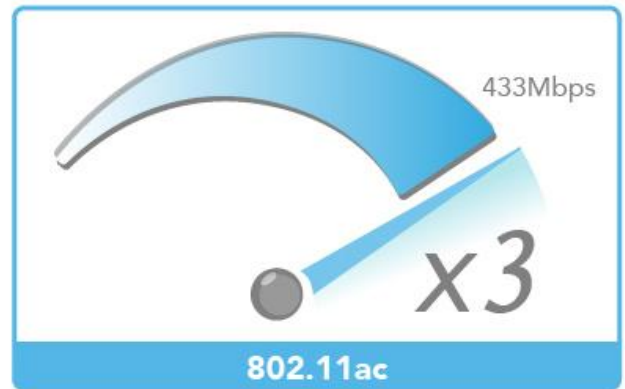

AC1200
Max. speed up to 300Mbps (2.4GHz) & 867Mbps (5GHz)

Dual-Band
Selectable Dual-Band Wi-Fi Connectivity

MU-MIMO
Pair with any MU-MIMO router

Beamforming
Directional signal targeting

Nano Size
Awesome for laptops

AC1200 Dual-Band MU-MIMO USB Adapter

Introduction

The EW-7822ULC is a AC1200 USB adapter that can pair with an 11ac MU-MIMO (Multiple User - Multiple Input Multiple Output) router. It upgrades your older laptop or PC to a MU-MIMO device and runs selectable dual-band Wi-Fi at speeds up to 300Mbps on 2.4GHz and 867Mbps on 5GHz.

Ultra-Speed with 802.11ac

The EW-7822ULC runs ultra-speed 802.11ac Wi-Fi that's almost three times faster than 802.11n. Upgrade your laptop or PC to sport 802.11ac Wi-Fi so you can enjoy online video streaming and multiple data transfers at the fastest speeds.

VS.

Dual-Band Experience

Experience better performance and greater flexibility with EW-7822ULC for your laptop with dual-band connectivity. Either the 2.4GHz or 5GHz frequency band can be selected with top speeds at 300Mbps and 867Mbps respectively. Surf the internet and check emails on the longer-range 2.4GHz band, or use the high-speed 5GHz band for online gaming and YouTube or Netflix HD streaming.