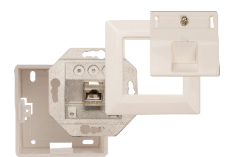

CAT 6 RJ 45 IN LINE COUPLER

ILC CAT 6 RJ 45

Article number 695020661

PRODUCT CATEGORY: 41

STATUS: AVAILABLE

Product

CAT 6 RJ 45 IN LINE COUPLER - 2 pieces

CAT 6 RJ 45 in line coupler. Can be used to couple two RJ 45 cables. In combination with the INKA CAT 6 Dca network cable you can install a Gigabit internet connection for equipment such as: network switches, computers, IP cameras, routers, access points, etc.

Mechanical Specifications

Dimensions hxxxd
66x15x15 mm

Weight
0.05 kg

PRODUCTSHEET ILC CAT 6 RJ 45

CAT 6 RJ 45 IN LINE
COUPLER -2 pieces

Wiring diagram

Specifications

2 CAT 6 RJ 45 in line couplers, suitable for use with:

- CAT 5e, CAT 6, UTP/FTP cable

Related product - INKA CAT 6 Dca/305 m

Article number 695020397

Related product - CAS 8 shop

Article number 695020395

Related product - IDC 1000M shop

Article number 695020409