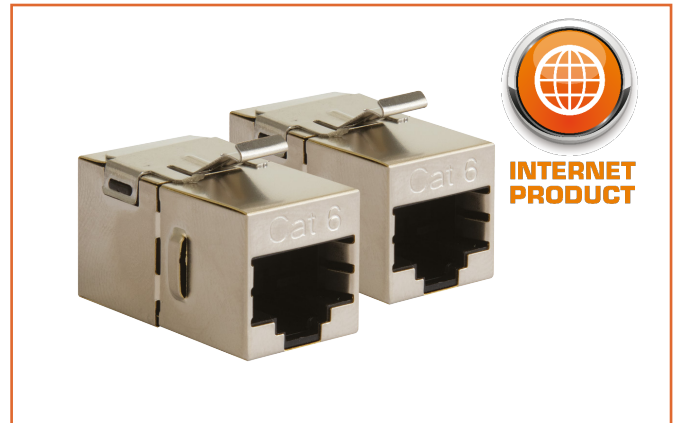

CAT 6 RJ 45 IN LINE COUPLER

ILC CAT 6 RJ 45

Article number 695020661

PRODUCT CATEGORY: 41

STATUS: AVAILABLE

Product

CAT 6 RJ 45 IN LINE COUPLER - 2 pieces

CAT 6 RJ 45 in line coupler. Can be used to couple two RJ 45 cables. In combination with the INKA CAT 6 Dca network cable you can install a Gigabit internet connection for equipment such as: network switches, computers, IP cameras, routers, access points, etc.

Certificates

Included

- 2 pieces CAT 6 RJ 45 in line couplers

Tools

Instruction video

www.montagefilm.net

Instruction card

www.install-your-data.net

Mechanical Specifications

Dimensions hxxxd
66x15x15 mm

Weight
0.05 kg

PRODUCTSHEET ILC CAT 6 RJ 45

CAT 6 RJ 45 IN LINE
COUPLER -2 pieces

Wiring diagram

Specifications

2 CAT 6 RJ 45 in line couplers, suitable for use with:

- CAT 5e, CAT 6, UTP/FTP cable

Related product - INKA CAT 6 Dca/305 m

Article number 695020397

Related product - CAS 8 shop

Article number 695020395

Related product - IDC 1000M shop

Article number 695020409