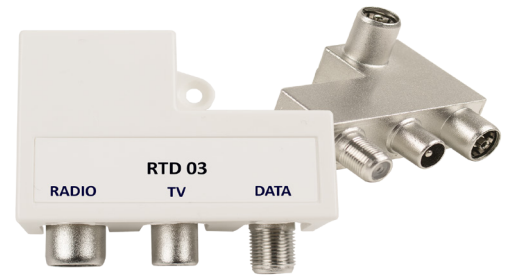

CATV PUSH ON ADAPTER FM-TV-DATA

RTD 03 shop

Article number 695020576

PRODUCT CATEGORY: 40 SHOP
STATUS: AVAILABLE

Product

CATV PUSH ON ADAPTER FM-TV-DATA
RTD 03 shop

CATV push on adapter for connecting FM, TV and data on a single port wall outlet. Frequency range 5-2000 MHz (data and TV port). The RTD 03 shop includes a protection cap.

Properties

Certificates

Included

N/A

Tools

- 1 piece Cable stripper CST 5 shop
Article number 695004806

Instruction video

www.montagefilm.net

Instruction card

www.install-your-catv.net

Mechanical Specifications

Dimensions hxxwx
125 mm x 85 mm x 30 mm

Weight
0.105 kg

Colour
Metallic/white

PRODUCTSHEET

RTD 03 shop