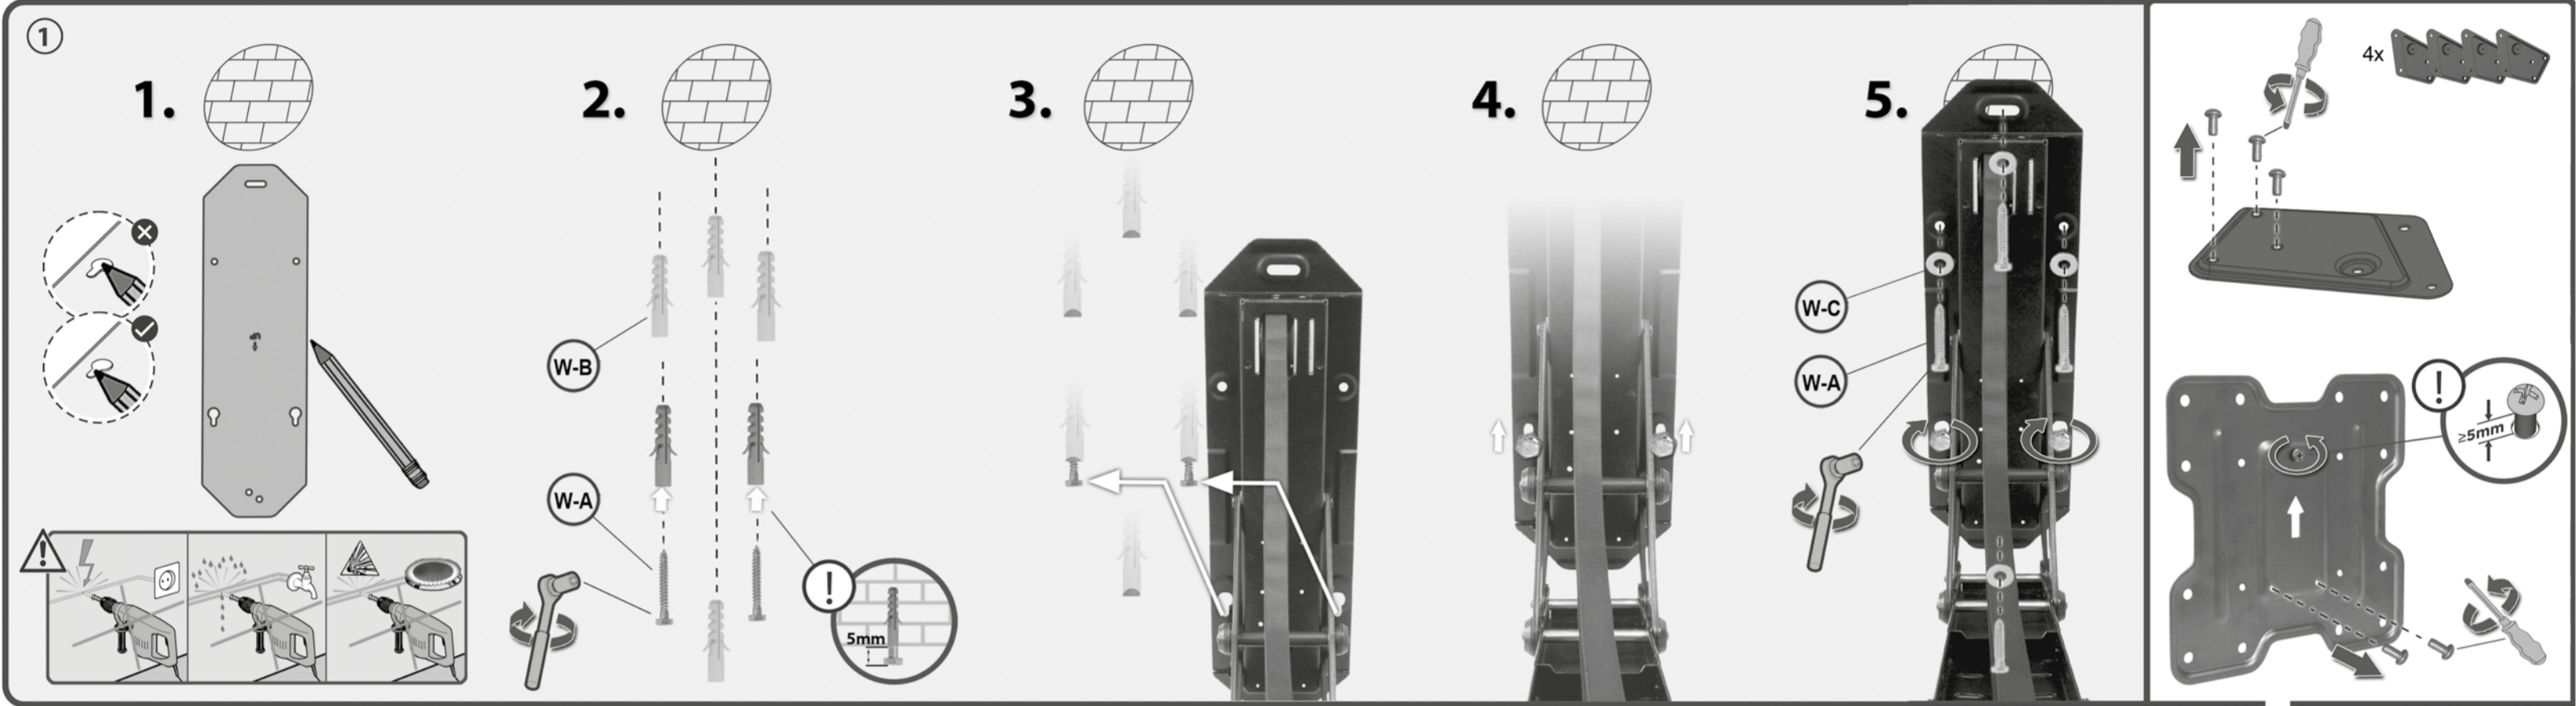

HL 43 ML HL 43 MWL

Klappbarer Deckenhalter
für Flachbildschirme
Folding Suspension
Bracket for Flat Screens

M5x14 (x4)	M6x30 (x4)	M8x50 (x4)	(x4)	6,3x55 (x6)
M6x14 (x4)	M8x30 (x4)	(x4)	(x8)	(x6)
			(x8)	(x4)

HL 43 ML
HL 43 MWL

my wall®
mount accessories

Klappbarer Deckenhalter für Flachbildschirme
Folding Suspension Bracket for Flat Screens