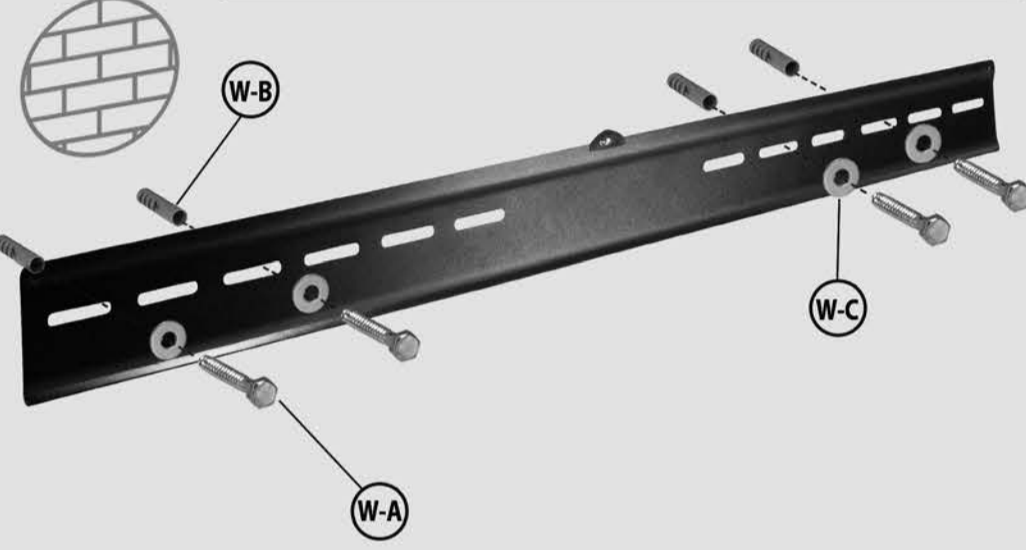

HE 2-3 AL

LED TV Wandhalter
LED TV Mount

M5x14 (x4)

M6x14 (x4)

M6x30 (x4)

M8x30 (x4)

M8x50 (x4)

(x4)

(x8)

(x8)

ST6,3x55 (x4)

(x4)

(x4)

1

2

Montageanleitung Assembly Instructions