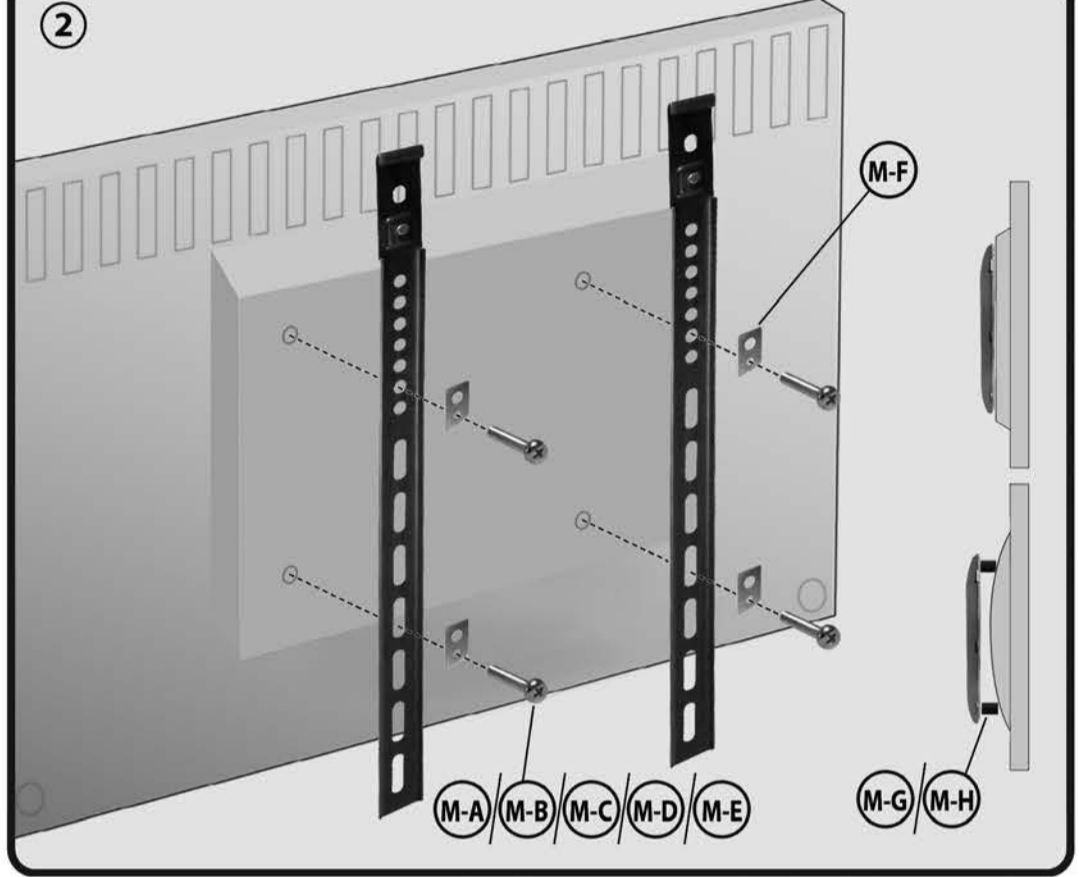

HE 2-3 AL

LED TV Wandhalter
LED TV Mount

M5x14 (x4)

M6x14 (x4)

M6x30 (x4)

M8x30 (x4)

M8x50 (x4)

(x4)

(x8)

(x8)

ST6,3x55 (x4)

(x4)

(x4)

1

2

Montageanleitung Assembly Instructions