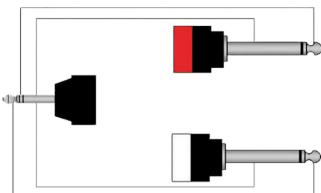

Wiring Diagrams

Variants

- CLA713/1.5 - 1,5 meter
- CLA713/3 - 3 meter