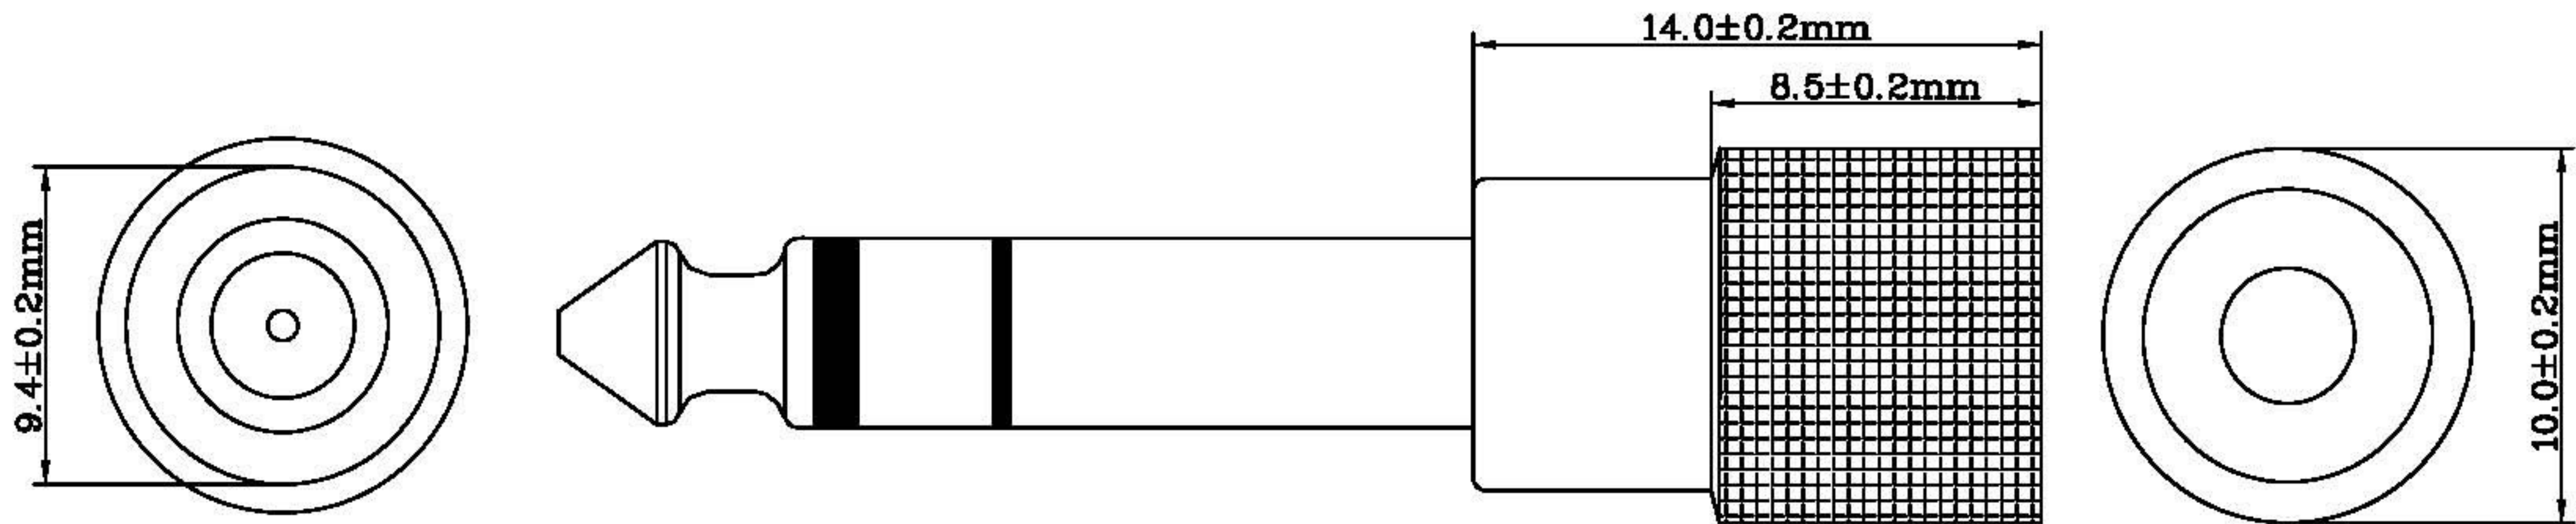

rotronic

Datenblatt - Fiche technique - Data sheet

11.09.4211

**ROLINE GOLD Stereo Adapter 6,35 mm Stecker – 3,5 mm
Buchse**

ROLINE GOLD Adaptateur stéréo 6,35 mm M – 3,5 mm F

ROLINE GOLD Stereo Adapter 6.35 mm Male – 3.5 mm Female

P1

P2

P1	PIN OUT	P2
1	_____	1
2	_____	2
3	_____	3

REV.	TOLERANCE		DESCRIPTION	DATE
	INCHES	M/M	Rotronic Co., Ltd.	
.X	.015	.30		
.XX	.010	.10		
.XXX	.005	.05	ROLINE Gold Stereo Adapter 6.35mm M-3.5mm F	
DRAWN BY	JOE		CUSTOMER :	
CHECK BY			CUSTOMER P/N :	11.09.4211
APPD BY			SCALE	NONE
			UNIT	MM
			DATE	2012.10.05
			DRAWING NO:	REV A
				1/2

6.35 M TO DC3.5 F ADAPTER(plated 24K gold)

DESCRIPTION

L	M
Q'TY	UNIT